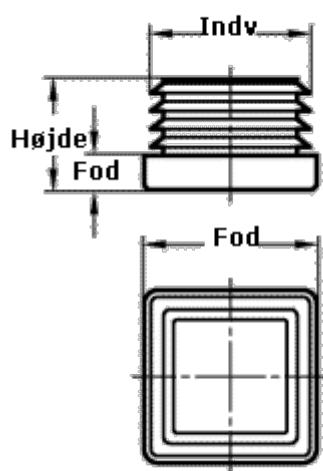

Data Sheet

Article number: 20991V30

Description: E+G tube end plug
GN 991-V30

Measures

Foot diameter	= 30mm
Foot length	= 5mm
Height	= 16mm
Internal tube diameter	= 29mm